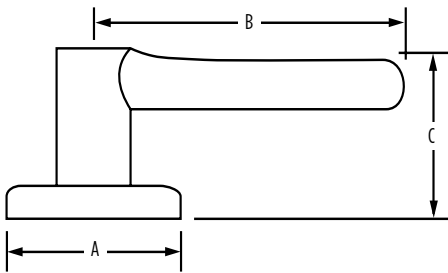

### AVAILABLE FUNCTIONS:

Passage

Privacy

Entry

Inactive

HOLLIS - SQUARE ROSE	15 Satin Nickel	26 Polished Chrome	26D Satin Chrome	514 Matte Black
Passage 20 Min	<input type="checkbox"/>	<input type="checkbox"/>	<input type="checkbox"/>	<input type="checkbox"/>
Privacy	<input type="checkbox"/>	<input type="checkbox"/>	<input type="checkbox"/>	<input type="checkbox"/>
Entry	<input type="checkbox"/>	<input type="checkbox"/>	<input type="checkbox"/>	<input type="checkbox"/>
Inactive	<input type="checkbox"/>	<input type="checkbox"/>	<input type="checkbox"/>	<input type="checkbox"/>

## SPECIFICATIONS

<b>Door Prep</b>	Cross Bore 2-1/8" Edge Bore 1" Latch Face 1" x 2-1/4"
<b>Backset</b>	Adjustable to 2-3/8" or 2-3/4"
<b>Door Thickness</b>	1-3/8" - 1-3/4" doors standard. 2-1/4" doors optional`
<b>Cylinder</b>	SmartKey
<b>Faceplates</b>	1" x 2 1/4" Includes square corner, radius corner and drive-in
<b>Strikes</b>	2-1/4" full lip. Includes square corner, radius corner and drive-in
<b>Bolt</b>	1" throw
<b>Door Handing</b>	Reversible for right or left-handed doors
<b>ANSI/BHMA</b>	A156.5 Grade 3
<b>ADA</b>	Interior turn piece meets 4.13.9 ADA requirements
<b>UL</b>	Fire rating available, see specific product for availability
<b>ASTM</b>	All Weiser product meets ASTM E 331 water penetration testing

Dimensions	A	B	C	C (Keyed)
Hollis (Square Rose)	2 5/8"	4 3/8"	2 13/8"	